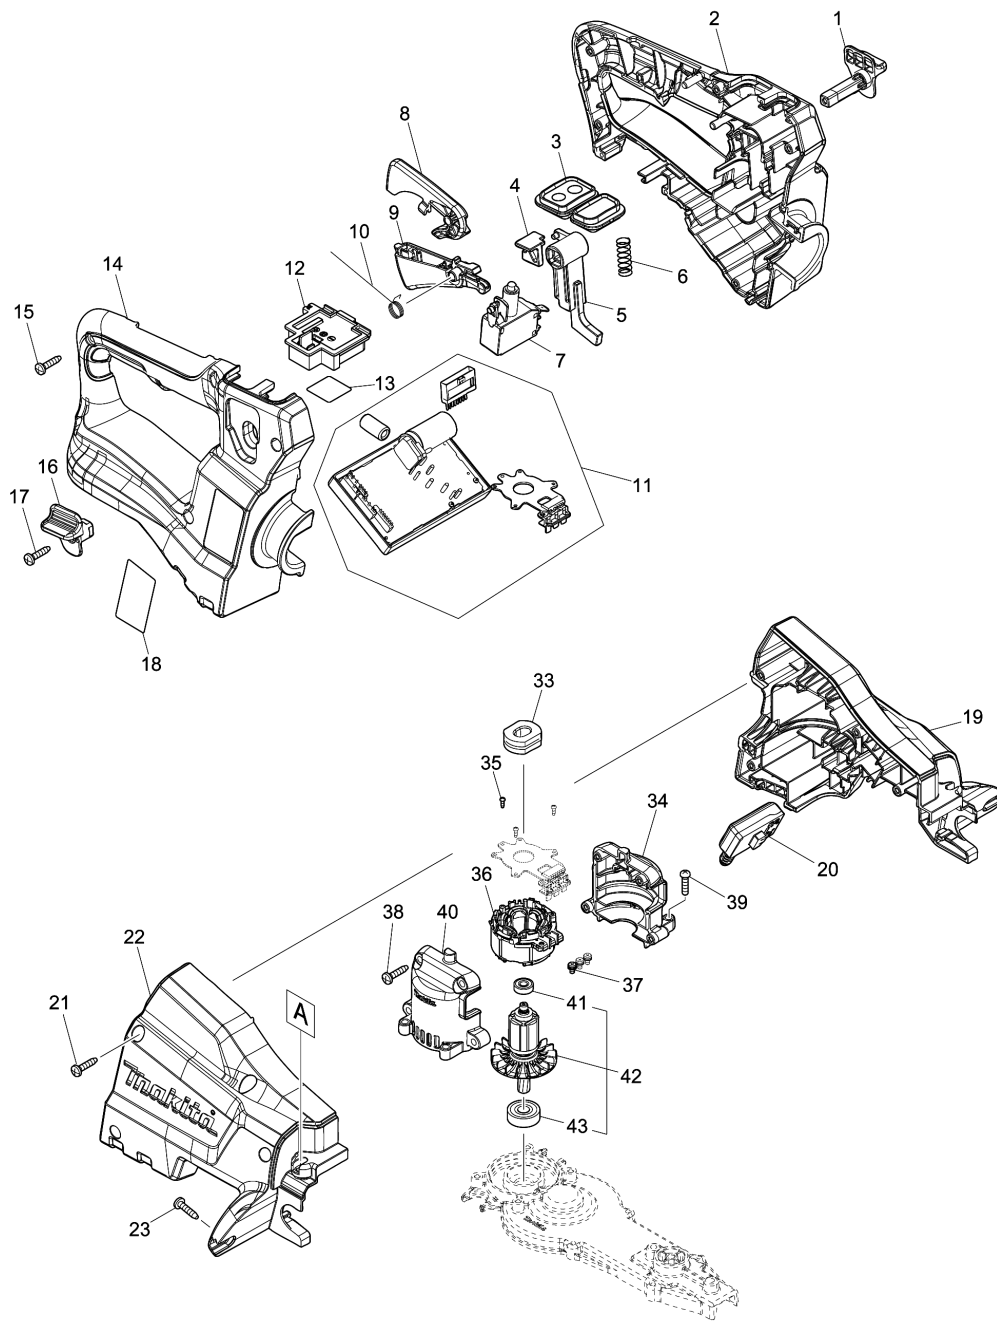

Model No.DUH502 500MM CORDLESS HEDGE TRIMMER

Model No.DUH502 500MM CORDLESS HEDGE TRIMMER